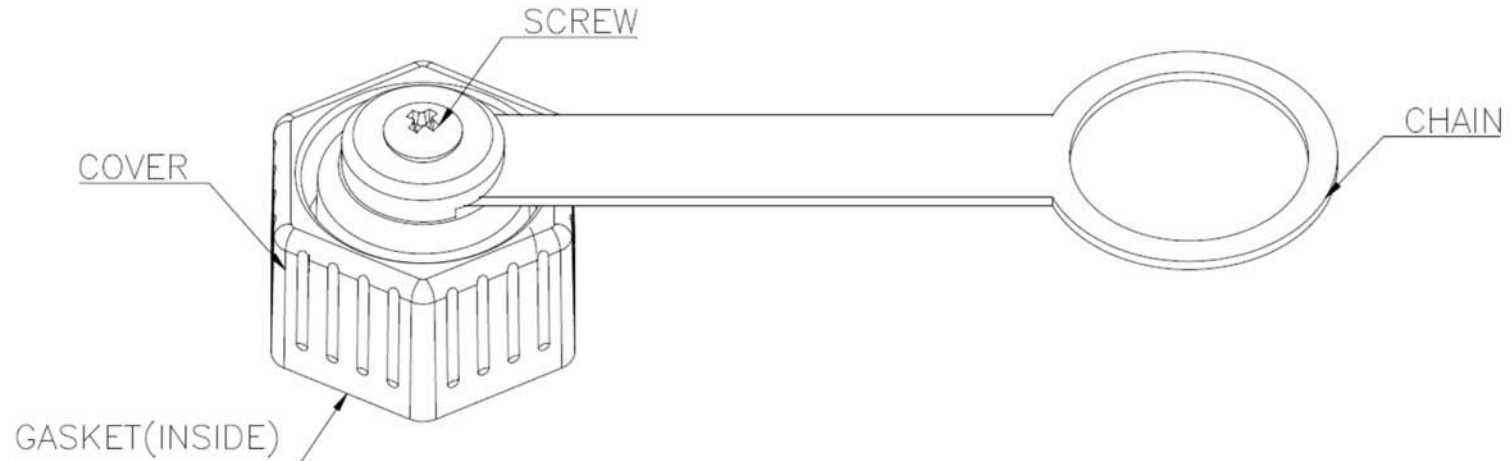

# RJ45-5EWTP-CAPT

SCALE 1:2

SCALE 1:2

RoHS COMPLIANT

## MATERIAL:

- 1.COVER: ENGINEERING THERMOPLASTIC  
UL 94V-0. PC-LN1250G COLOR:BLACK.
- 2.CHAIN: SILICON. COLOR:BLACK.
- 3.SCREW: STAINLESS STEEL
- 4.GASKET: SILICON. COLOR:RED.

UNITS: Millimeters

**ute**  
electronic gmbh & co. kg