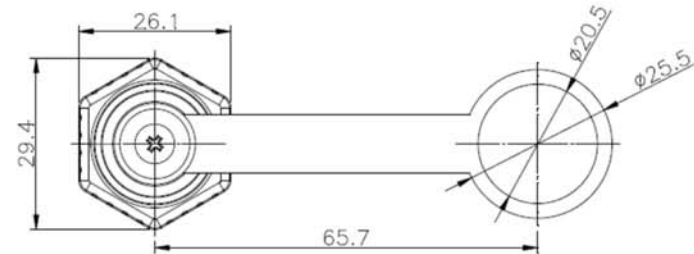

# RJ45-5EWTP-CAPT

SCALE 1:2

SCALE 1:2

RoHS COMPLIANT

## MATERIAL:

- 1.COVER: ENGINEERING THERMOPLASTIC  
UL 94V-0. PC-LN1250G COLOR:BLACK.
- 2.CHAIN: SILICON. COLOR:BLACK.
- 3.SCREW: STAINLESS STEEL
- 4.GASKET: SILICON. COLOR:RED.

UNITS: Millimeters

**ute**  
electronic gmbh & co. kg