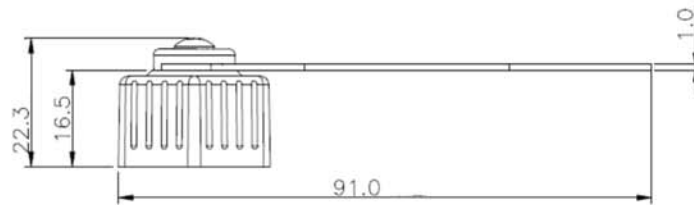

# RJ45-5EWTP-CAPT

SCALE 1:2

SCALE 1:2

RoHS COMPLIANT

## MATERIAL:

- 1.COVER: ENGINEERING THERMOPLASTIC  
UL 94V-0. PC-LN1250G COLOR:BLACK.
- 2.CHAIN: SILICON. COLOR:BLACK.
- 3.SCREW: STAINLESS STEEL
- 4.GASKET: SILICON. COLOR:RED.

UNITS: Millimeters

**ute**  
electronic gmbh & co. kg