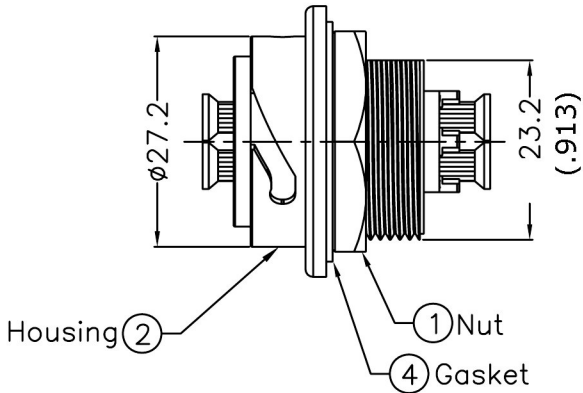

# FIBER-D-LC-WTP-CS

Recommended Panel Cut-Out

- Note:
- \* Waterproof Rate: IP67
  - \* Nut: Nylon+GF UL94V-0,,Black
  - \* Housing: PPO UL94V-0,Black
  - \* Fibre Adapter: LC 2P Adapter
  - \* Gasket: Silicone UL94V-0,Gray
  - \* For Panel Thickness Max 4.0mm
  - \* Recommend Force : 8~10kg-cm

UNIT:mm (Inch)

TOLERANCE	
.X	±0.25
.XX	±0.1
.XXX	±0.05
ANGLES	±1°