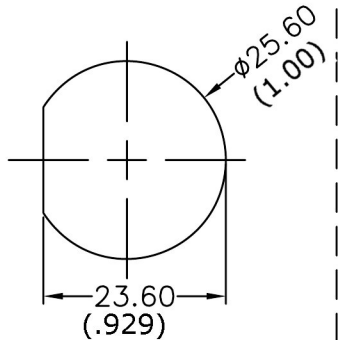

# FIBER-D-LC-WTP-CS

Recommended Panel Cut-Out

- Note:
- \* Waterproof Rate: IP67
  - \* Nut: Nylon+GF UL94V-0,,Black
  - \* Housing: PPO UL94V-0,Black
  - \* Fibre Adapter: LC 2P Adapter
  - \* Gasket: Silicone UL94V-0,Gray
  - \* For Panel Thickness Max 4.0mm
  - \* Recommend Force : 8~10kg-cm

UNIT:mm (Inch)

TOLERANCE	
.X	±0.25
.XX	±0.1
.XXX	±0.05
ANGLES	±1°