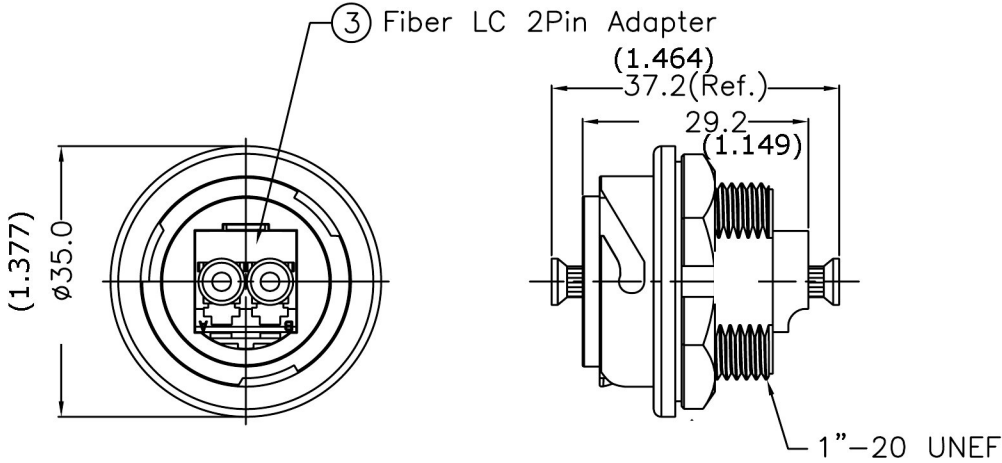

# FIBER-D-LC-WTP-CS

Recommended Panel Cut-Out

- Note:
- \* Waterproof Rate: IP67
  - \* Nut: Nylon+GF UL94V-0,,Black
  - \* Housing: PPO UL94V-0,Black
  - \* Fibre Adapter: LC 2P Adapter
  - \* Gasket: Silicone UL94V-0,Gray
  - \* For Panel Thickness Max 4.0mm
  - \* Recommend Force : 8~10kg-cm

UNIT:mm (Inch)

TOLERANCE	
.X	±0.25
.XX	±0.1
.XXX	±0.05
ANGLES	±1°