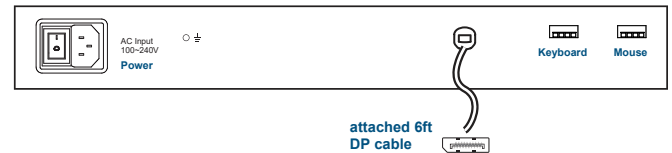

### Benefits

- ▶ 1U 23" 4K LCD console drawer
- ▶ 3840 x 2160@60Hz native resolution / 1.07B colors ( 10-bit )
- ▶ 2560 x 1440@60Hz QHD resolution support
- ▶ 1920 x 1080 & 1920 x 1200 resolution support
- ▶ Display port 1.2 video input / USB KB/MS
- ▶ 104-key keyboard with either touchpad or trackball
- ▶ Built-in dual stereo speakers
- ▶ One Man installation design
- ▶ Enhanced aesthetics with new molded front panel and 2-point lock
- ▶ 2-year standard warranty ( upgradable up to 5 years )

### Options

- Front USB hub port for device access
- HDMI 2.0 video input \* ( **HDMI** )
- 3G / HD / SD-SDI Broadcast-grade input ( **SDI** )
- DC power : 12V / 24V / 48V / 125V / 250V
- MAC or SUN Micro keyboard options available

## Product Specifications

Console Port	
Video input attached 6ft DP cable	Display port 1.2
KB / MS bundled 6ft USB cable x 2	USB type A

LCD Panel	
Panel size ( diagonal )	23.8"
Native resolution	3840 x 2160@60Hz
Brightness ( cd/m <sup>2</sup> )	310
Contrast ratio ( typ )	1000 : 1
Colors	1.07 Billion, 10-bit
Viewing angle ( L/R/U/D )	89/89/89/89
Response time ( ms )	25
Dot pitch ( mm )	0.13725
Display area ( mm )	527.04H x 296.46V
Surface treatment	Anti-glare
Surface hardness	3H
Backlight type	LED
MTBF ( hrs )	30,000