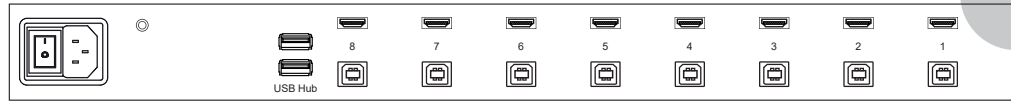

K123 models w/ KVM

For right side open - Add **R** at the end of the model no.
sample : K123-801**KR**

4K 60Hz KVM	IP	Remote	8-port
	0	0	K123 - 801K

** Resolution related to LCD specification

4K KVM Cable	
CK - 6P (6 ft) DP KVM cable	CK - 6H (6 ft) HDMI KVM cable
Resolution	16:9 - max. 3840 x 2160
Support ** :	16:10 - max. 1920 x 1200
	4:3 - max. 1600 x 1200