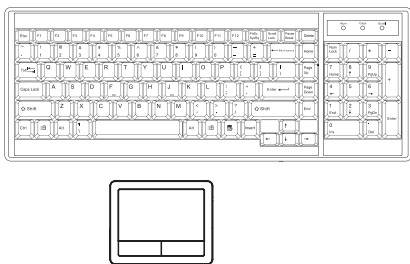

Standard Keyboard

Ge G keyboard with touchpad